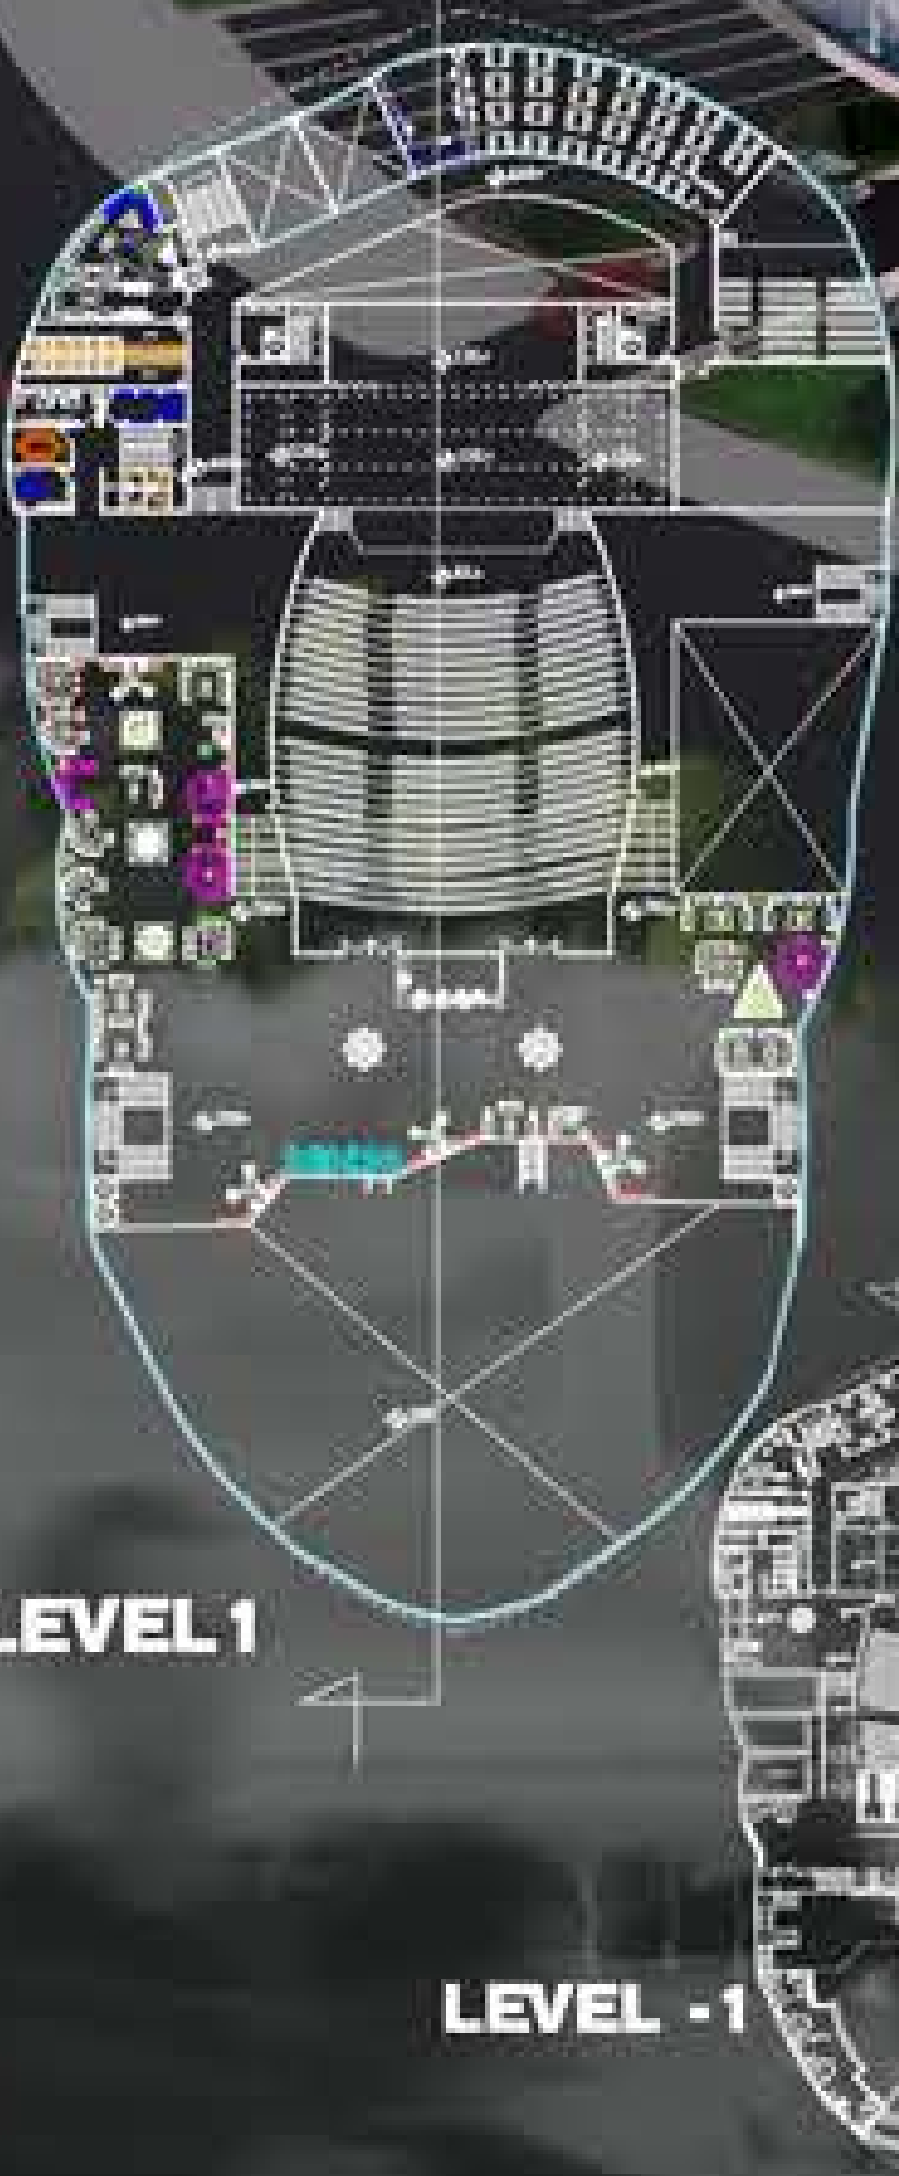

AL-WATANIYA PRIVATE UNIVERSITY
FACULTY OF ARCHITECTURE

2019-2020

4TH, ARCHITECTURE DESIGN
OPERA HOUSE PROJECT

SUPERVISING:
DR. SAFWAT IBRAHIM-BACHA

DESIGNED BY:
SARAH ABDULHAKIM ADI

SECTION

LEVEL 0.00±

- REGION:
- ① ARTIST ROOM
 - ② ENTRY BY ARTISTS
 - ③ ARTIST ROOM
 - ④ HELPING STAGE
 - ⑤ RECEPTION
 - ⑥ MAKEUP ROOM
 - ⑦ CLOTHING ROOM
 - ⑧ BREAKS
 - ⑨ SEERVICING
 - ⑩ ADMINISTRATIVE SECTION
 - ⑪ VIP LOUNGE
 - ⑫ ADMINISTRATIVE LOGIN
 - ⑬ ESCAPE
 - ⑭ ENTER AN AUDIENCE
 - ⑮ MAIN THEATER
 - ⑯ MAIN STAGE

CONSEPT DESIGN

LEVEL 1

LEVEL -1

THE SITE PLAN