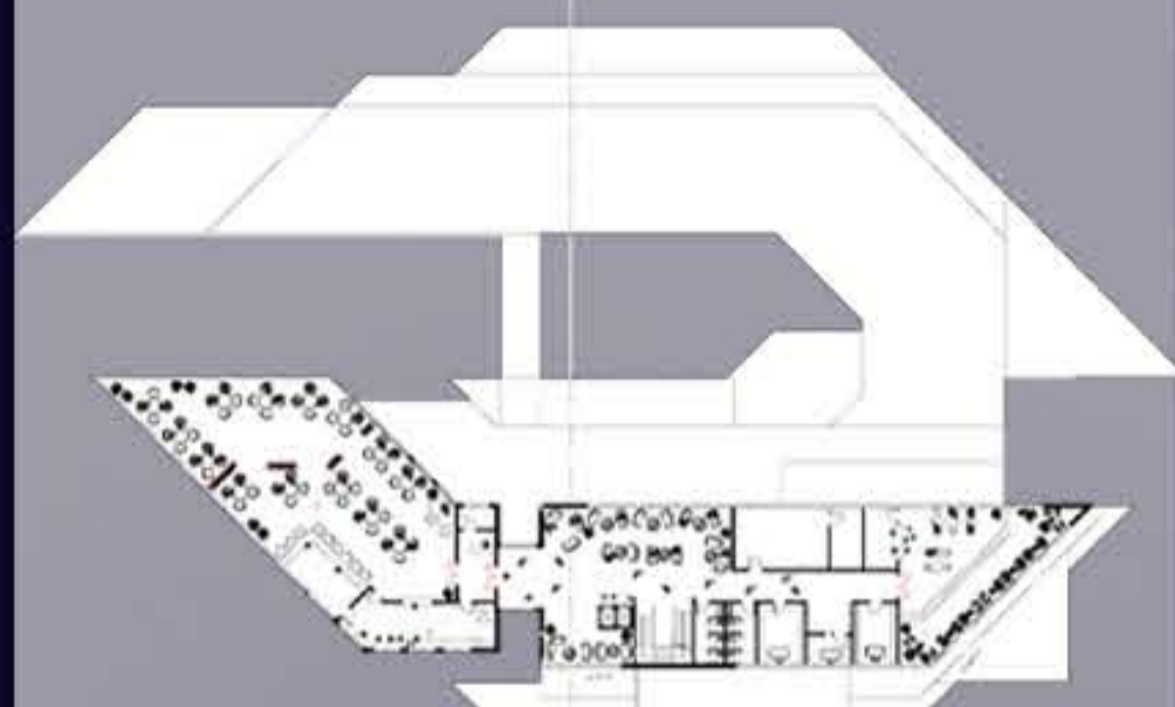

A Spa And Health Resort Project

perspective

seccion

The ground floor

Right interface

Front interface

The first floor

city plan

perspective

The second floor

- Al-Wataniya Private University
faculty of architecture and urban planning
- ٤ TH year ٢٠١٩_ ٢٠٢٠
- Arctitcture deign ٦
- Under The Supervision of
Dr. Safwat Ibrahim Bacha
- Presented by
Aya Hisham AL-LLabban

-1 floor

perspective