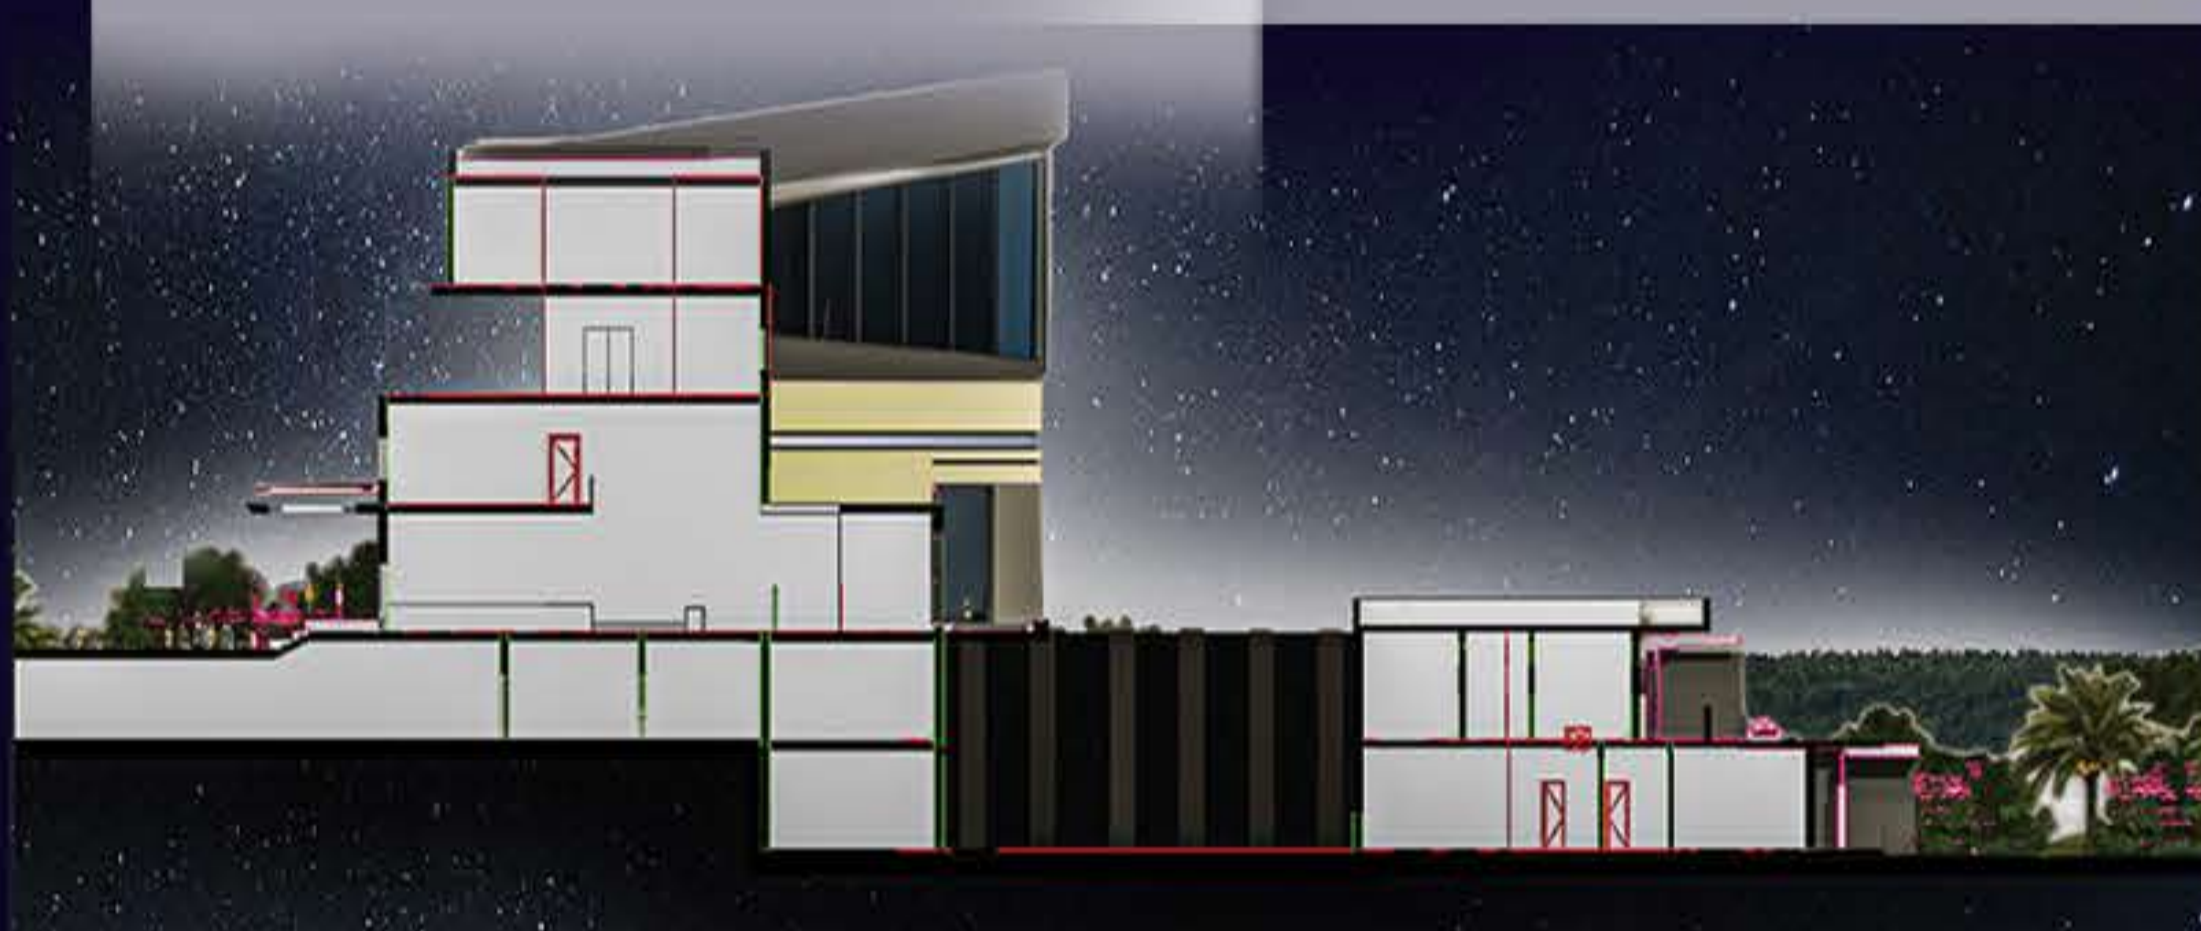

A Spa And Health Resort Project

perspective

seccion

The ground floor

Right interface

Front interface

The first floor

city plan

perspective

The second floor

- Al-Wataniya Private University
faculty of architecture and urban planning
- ٤ TH year ٢٠١٩_ ٢٠٢٠
- Arctitcture deign ٦
- Under The Supervision of
Dr. Safwat Ibrahim Bacha
- Presented by
Aya Hisham AL-LLabban

-1 floor

perspective