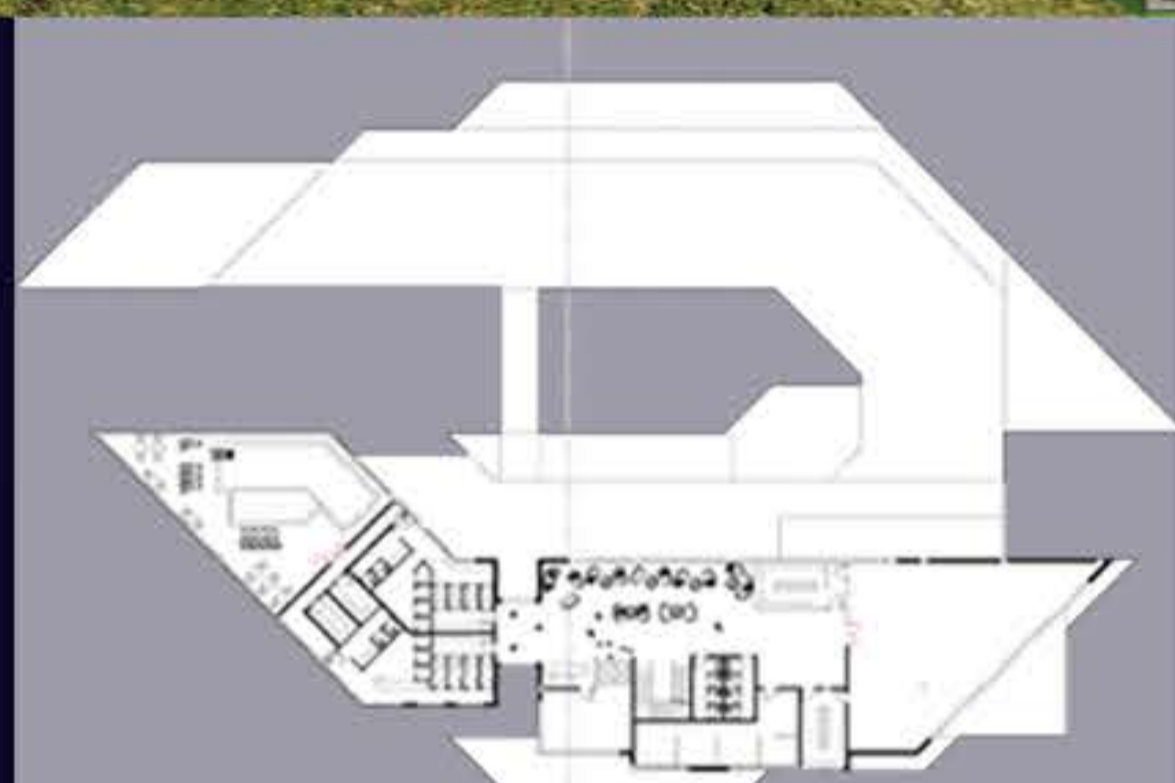

A Spa And Health Resort Project

perspective

seccion

The ground floor

Right interface

Front interface

The first floor

city plan

perspective

The second floor

- Al-Wataniya Private University
faculty of architecture and urban planning
- ٤ TH year ٢٠١٩_ ٢٠٢٠
- Arctitcture deign ٦
- Under The Supervision of
Dr. Safwat Ibrahim Bacha
- Presented by
Aya Hisham AL-LLabban

-1 floor

perspective