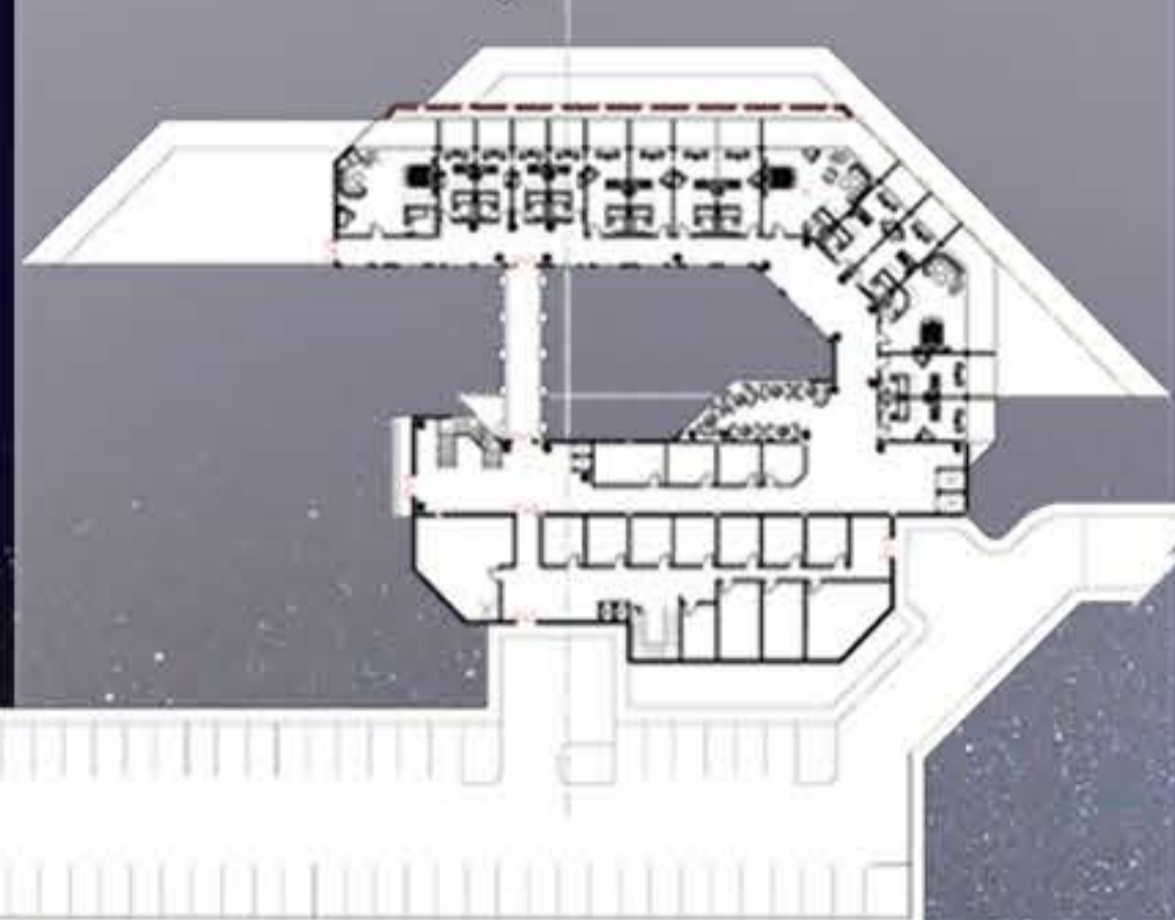

A Spa And Health Resort Project

perspective

seccion

The ground floor

Right interface

Front interface

The first floor

city plan

perspective

The second floor

- Al-Wataniya Private University
faculty of architecture and urban planning
- ٤ TH year ٢٠١٩_ ٢٠٢٠
- Arctitcture deign ٦
- Under The Supervision of
Dr. Safwat Ibrahim Bacha
- Presented by
Aya Hisham AL-LLabban

-1 floor

perspective